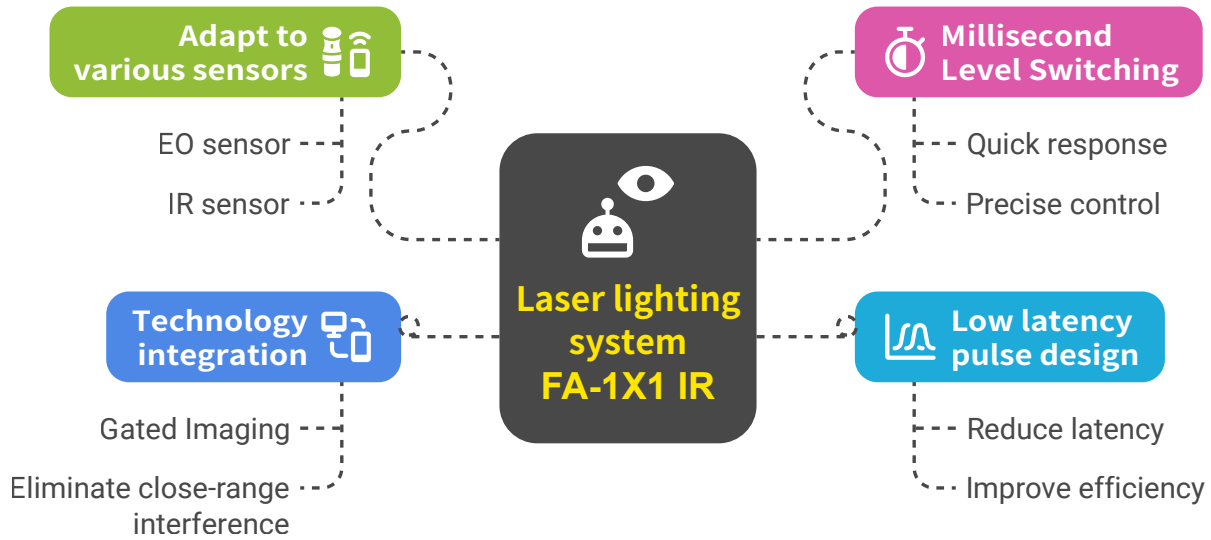

### 3 Shorten reaction latency

High-speed synchronized illumination and focused lighting enable AI to perceive the tactical environment faster and from greater distances.

## Night target scene comparison

- **LED Floodlight** : Overexposure at close range, unclear at far distance
- **LEP Auxiliary Lighting** : Uniform high contrast, clear details

**Note** : 1. Applicable to an illumination distance of 300-600 meters ;  
2. Illumination distance is measured based on the distance measurement function in Google Maps.

▲ Low-light environment

▲ LEP Auxiliary Lighting

## Function Optimizing Image Recognition identification for Drone AI